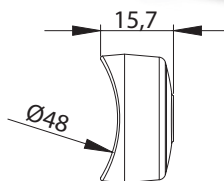

Power consumption:

12V/24V = 0,1A/0,1A

Power consumption / Rated power:

12V/24V = 1,2W/2,4W

SET CONTAINS:

- side marker lamp
- rubber for flat fitting
- rubber for fitting on tubular bars
- screw covers

FT-073 B LED LONG	Clearance Lamp LED 12-36V, white, luum 0,15m, with a flat and round black rubber gasket for a vehicle bullbars.
FT-073 C LED LONG	Clearance Lamp LED 12-36V, RED, luum 0,15m, with a flat and round black rubber gasket for a vehicle bullbars.
FT-073 Z LED LONG	Clearance Lamp LED 12-36V, YELLOW, luum 0,15m, with a flat and round black rubber gasket for a vehicle bullbars.
FT-073 N LED LONG	Decorative lamp LED 12-36V, blue, luum 0,15m, with a flat and round black rubber gasket for a vehicle bullbars.
FT-073 ZIEL LED LONG	Decorative lamp LED 12-36V, green, luum 0,15m, with a flat and round black rubber gasket for a vehicle bullbars.

Power consumption:

12V/24V = 0,1A/0,1A

Power consumption / Rated power:

12V/24V = 1,2W/2,4W

SET CONTAINS:

- side marker lamp
- rubber for flat fitting
- rubber for fitting on tubular bars
- screw covers

GO TO THE **DARK** SIDE OF THE FORCE!