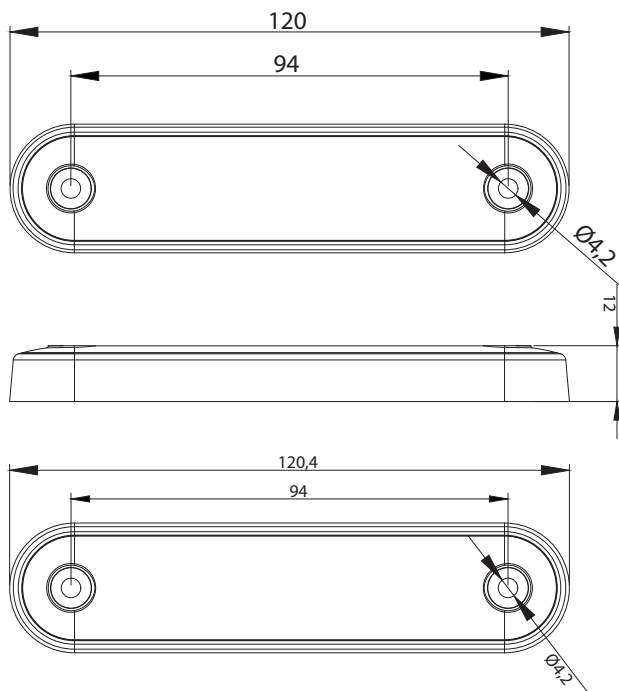

FT-073 LED LONG

CLEARANCE lamp

- This popular LED Marker Light fits neatly onto tubular stainless steel, commonly used on bars for Vans and Trucks
- Lamp is equipped with screw covers
- Not only stunning light emission but also catchy brightness

LAMP FUNCTIONS:

Depending on the light color:

- **front** clearance light – horizontal and vertical approval
- **rear** clearance light – horizontal and vertical approval
- **side** clearance light – horizontal approval
- **decorative** light (blue and green)

Power consumption:

12V/24V = 0,1A/0,1A

Power consumption / Rated power:

12V/24V = 1,2W/2,4W

SET CONTAINS:

- side marker lamp
- rubber for flat fitting
- rubber for fitting on tubular bars
- screw covers

FT-073 B LED LONG	Clearance Lamp LED 12-36V, white, luum 0,15m, with a flat and round black rubber gasket for a vehicle bullbars.
FT-073 C LED LONG	Clearance Lamp LED 12-36V, RED, luum 0,15m, with a flat and round black rubber gasket for a vehicle bullbars.
FT-073 Z LED LONG	Clearance Lamp LED 12-36V, YELLOW, luum 0,15m, with a flat and round black rubber gasket for a vehicle bullbars.
FT-073 N LED LONG	Decorative lamp LED 12-36V, blue, luum 0,15m, with a flat and round black rubber gasket for a vehicle bullbars.
FT-073 ZIEL LED LONG	Decorative lamp LED 12-36V, green, luum 0,15m, with a flat and round black rubber gasket for a vehicle bullbars.

Power consumption:

12V/24V = 0,1A/0,1A

Power consumption / Rated power:

12V/24V = 1,2W/2,4W

SET CONTAINS:

- side marker lamp
- rubber for flat fitting
- rubber for fitting on tubular bars
- screw covers

GO TO THE **DARK** SIDE OF THE FORCE!