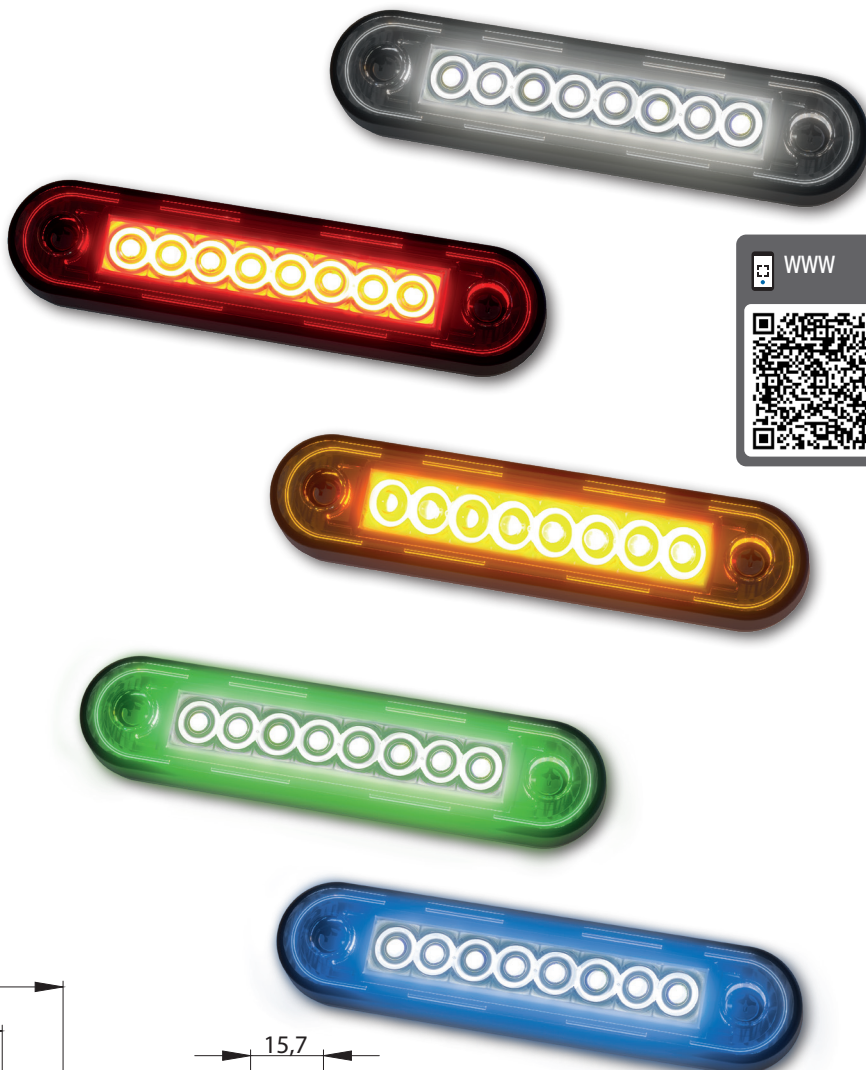

FT-073 LED LONG

CLEARANCE lamp

- This popular LED Marker Light fits neatly onto tubular stainless steel, commonly used on bars for Vans and Trucks
- Lamp is equipped with screw covers
- Not only stunning light emission but also catchy brightness

LAMP FUNCTIONS:

Depending on the light color:

- **front** clearance light – horizontal and vertical approval
- **rear** clearance light – horizontal and vertical approval
- **side** clearance light – horizontal approval
- **decorative** light (blue and green)

Power consumption:

12V/24V = 0,1A/0,1A

Power consumption / Rated power:

12V/24V = 1,2W/2,4W

SET CONTAINS:

- side marker lamp
- rubber for flat fitting
- rubber for fitting on tubular bars
- screw covers

FT-073 B LED LONG	Clearance Lamp LED 12-36V, white, luum 0,15m, with a flat and round black rubber gasket for a vehicle bullbars.
FT-073 C LED LONG	Clearance Lamp LED 12-36V, RED, luum 0,15m, with a flat and round black rubber gasket for a vehicle bullbars.
FT-073 Z LED LONG	Clearance Lamp LED 12-36V, YELLOW, luum 0,15m, with a flat and round black rubber gasket for a vehicle bullbars.
FT-073 N LED LONG	Decorative lamp LED 12-36V, blue, luum 0,15m, with a flat and round black rubber gasket for a vehicle bullbars.
FT-073 ZIEL LED LONG	Decorative lamp LED 12-36V, green, luum 0,15m, with a flat and round black rubber gasket for a vehicle bullbars.

FT-073 LED LONG DARK

FT-073 LED DARK

CLEARANCE lamp

- This popular LED Marker Light fits neatly onto tubular stainless steel, commonly used on bars for Vans and Trucks
- Lamp is equipped with screw covers
- Not only stunning light emission but also catchy brightness