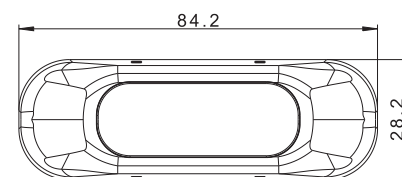

FT-210 LED	Yellow LED warning beacon, 12-36V, cable's length 0,25 m.
FT-210 C LED	Red LED warning beacon, 12-36V, cable's length 0,25 m.
FT-210 N LED	Blue LED warning beacon, 12-36V, cable's length 0,25 m.