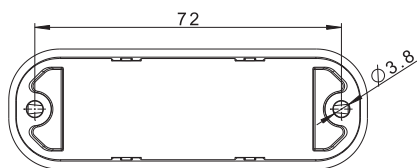

FT-210 LED	Yellow LED warning beacon, 12-36V, cable's length 0,25 m.
FT-210 C LED	Red LED warning beacon, 12-36V, cable's length 0,25 m.
FT-210 N LED	Blue LED warning beacon, 12-36V, cable's length 0,25 m.