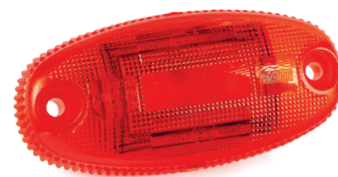

FT-068 LED

Universal LED lamp

lamps **FUNCTIONS:**

- clearance light

Depending on the light color:

- **front** clearance light
- **rear** clearance light
- **side** clearance light
- Vertical / horizontal **approval**

Power consumption:

- **front** clearance light: 12V/24V = 0.025A/0.025A
- **rear** clearance light: 12V/24V = 0.05A/0.05A
- **side** clearance light: 12V/24V = 0.025A/0.025A

Power consumption / Rated power:

- **front** clearance light: 12V/24V = 0.3W/0.6W
- **rear** clearance light: 12V/24V = 0.6W/1.2W
- **side** clearance light: 12V/24V = 0.3W/0.6W

FT-068 LED

FT-068 LED DARK

FT-068 B LED	Clearance Lamp LED 12-36V, white, cable 0,15m.
FT-068 C LED	Clearance Lamp LED 12-36V, red, cable 0,15m.
FT-068 Z LED	Clearance Lamp LED 12-36V, yellow, cable 0,15m.
FT-068 B LED DARK	Clearance Lamp LED 12-36V, white, DARK version, cable 0,15m.
FT-068 C LED DARK	Clearance Lamp LED 12-36V, red, DARK version, cable 0,15m.
FT-068 Z LED DARK	Clearance Lamp LED 12-36V, yellow, DARK version, cable 0,15m.