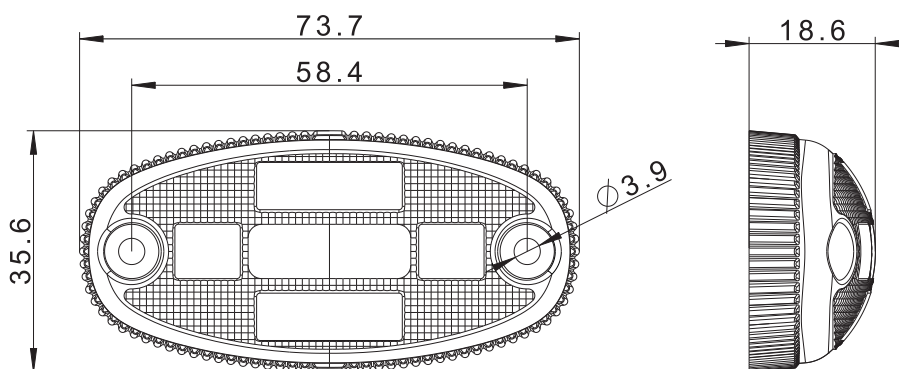

Power consumption:

- **front** clearance light: 12V/24V = 0.025A/0.025A
- **rear** clearance light: 12V/24V = 0.05A/0.05A
- **side** clearance light: 12V/24V = 0.025A/0.025A

Power consumption / Rated power:

- **front** clearance light: 12V/24V = 0.3W/0.6W
- **rear** clearance light: 12V/24V = 0.6W/1.2W
- **side** clearance light: 12V/24V = 0.3W/0.6W

FT-068 LED

FT-068 LED DARK

FT-068 B LED	Clearance Lamp LED 12-36V, white, cable 0,15m.
FT-068 C LED	Clearance Lamp LED 12-36V, red, cable 0,15m.
FT-068 Z LED	Clearance Lamp LED 12-36V, yellow, cable 0,15m.
FT-068 B LED DARK	Clearance Lamp LED 12-36V, white, DARK version, cable 0,15m.
FT-068 C LED DARK	Clearance Lamp LED 12-36V, red, DARK version, cable 0,15m.
FT-068 Z LED DARK	Clearance Lamp LED 12-36V, yellow, DARK version, cable 0,15m.