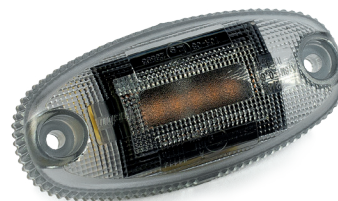

FT-068 LED

Universal LED lamp

lamps **FUNCTIONS:**

- clearance light

Depending on the light color:

- **front** clearance light
- **rear** clearance light
- **side** clearance light
- Vertical / horizontal **approval**

Power consumption:

- **front** clearance light: 12V/24V = 0.025A/0.025A
- **rear** clearance light: 12V/24V = 0.05A/0.05A
- **side** clearance light: 12V/24V = 0.025A/0.025A

Power consumption / Rated power:

- **front** clearance light: 12V/24V = 0.3W/0.6W
- **rear** clearance light: 12V/24V = 0.6W/1.2W
- **side** clearance light: 12V/24V = 0.3W/0.6W

FT-068 LED

FT-068 LED DARK

FT-068 B LED	Clearance Lamp LED 12-36V, white, cable 0,15m.
FT-068 C LED	Clearance Lamp LED 12-36V, red, cable 0,15m.
FT-068 Z LED	Clearance Lamp LED 12-36V, yellow, cable 0,15m.
FT-068 B LED DARK	Clearance Lamp LED 12-36V, white, DARK version, cable 0,15m.
FT-068 C LED DARK	Clearance Lamp LED 12-36V, red, DARK version, cable 0,15m.
FT-068 Z LED DARK	Clearance Lamp LED 12-36V, yellow, DARK version, cable 0,15m.