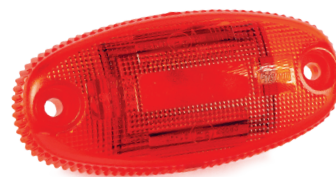

FT-068 LED

Universal LED lamp

lamps **FUNCTIONS:**

- clearance light

Depending on the light color:

- **front** clearance light
- **rear** clearance light
- **side** clearance light
- Vertical / horizontal **approval**

Power consumption:

- **front** clearance light: 12V/24V = 0.025A/0.025A
- **rear** clearance light: 12V/24V = 0.05A/0.05A
- **side** clearance light: 12V/24V = 0.025A/0.025A

Power consumption / Rated power:

- **front** clearance light: 12V/24V = 0.3W/0.6W
- **rear** clearance light: 12V/24V = 0.6W/1.2W
- **side** clearance light: 12V/24V = 0.3W/0.6W

FT-068 LED

FT-068 LED DARK

FT-068 B LED	Clearance Lamp LED 12-36V, white, cable 0,15m.
FT-068 C LED	Clearance Lamp LED 12-36V, red, cable 0,15m.
FT-068 Z LED	Clearance Lamp LED 12-36V, yellow, cable 0,15m.
FT-068 B LED DARK	Clearance Lamp LED 12-36V, white, DARK version, cable 0,15m.
FT-068 C LED DARK	Clearance Lamp LED 12-36V, red, DARK version, cable 0,15m.
FT-068 Z LED DARK	Clearance Lamp LED 12-36V, yellow, DARK version, cable 0,15m.