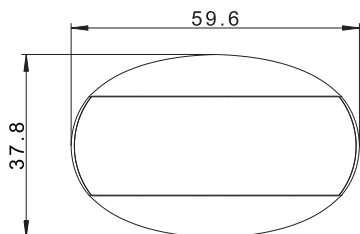

FT-067 LED

Universal LED lamp

lamps **FUNCTIONS:**

- clearance light

Depending on the light color:

- **front** clearance light
- **rear** clearance light
- **side** clearance light
- Horizontal approval

Power consumption:

- **front** clearance light: 2V/24V = 0.035A/0.035A
- **rear** clearance light: 12V/24V = 0.045A/0.045A
- **side** clearance light: 12V/24V = 0.035A/0.035A

Power consumption / Rated power:

- **front** clearance light: 12V/24V = 0.45W/0.9W
- **rear** clearance light: 12V/24V = 0.55W/1.1W
- **side** clearance light: 12V/24V = 0.45W/0.9W

fasteners not included

FT-067 B LED	Clearance Lamp LED 12-36V, white, cable 0,15m.
FT-067 C LED	Clearance Lamp LED 12-36V, red, cable 0,15m.
FT-067 Z LED	Clearance Lamp LED 12-36V, yellow, cable 0,15m.
FT-067 B LED DARK	Clearance Lamp LED 12-36V, white, DARK version, cable 0,15m.
FT-067 C LED DARK	Clearance Lamp LED 12-36V, red, DARK version, cable 0,15m.
FT-067 Z LED DARK	Clearance Lamp LED 12-36V, yellow, DARK version, cable 0,15m.