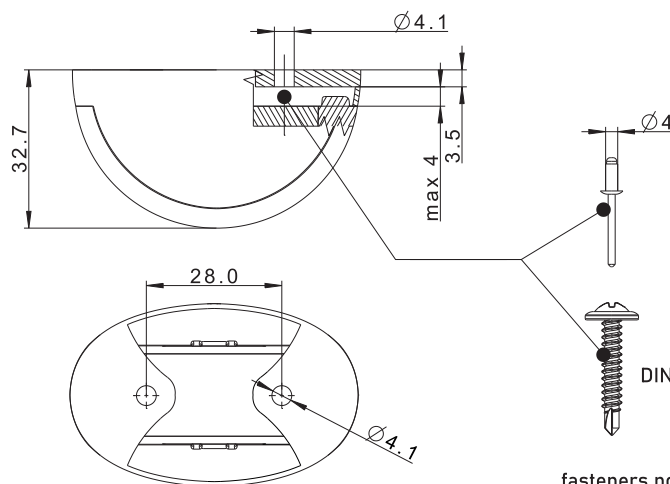

FT-067 LED

Universal LED lamp

lamps **FUNCTIONS:**

- clearance light

Depending on the light color:

- **front** clearance light
- **rear** clearance light
- **side** clearance light
- Horizontal approval

Power consumption:

- **front** clearance light: 2V/24V = 0.035A/0.035A
- **rear** clearance light: 12V/24V = 0.045A/0.045A
- **side** clearance light: 12V/24V = 0.035A/0.035A

Power consumption / Rated power:

- **front** clearance light: 12V/24V = 0.45W/0.9W
- **rear** clearance light: 12V/24V = 0.55W/1.1W
- **side** clearance light: 12V/24V = 0.45W/0.9W

fasteners not included

FT-067 B LED	Clearance Lamp LED 12-36V, white, cable 0,15m.
FT-067 C LED	Clearance Lamp LED 12-36V, red, cable 0,15m.
FT-067 Z LED	Clearance Lamp LED 12-36V, yellow, cable 0,15m.
FT-067 B LED DARK	Clearance Lamp LED 12-36V, white, DARK version, cable 0,15m.
FT-067 C LED DARK	Clearance Lamp LED 12-36V, red, DARK version, cable 0,15m.
FT-067 Z LED DARK	Clearance Lamp LED 12-36V, yellow, DARK version, cable 0,15m.