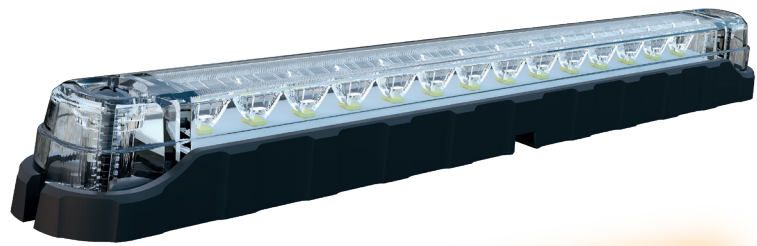

FT-092 LED

CLEARANCE lamp

LAMP FUNCTIONS:

Depending on the light color:

- front clearance light
- rear clearance light
- side clearance light

• Vertical / horizontal approval

Power consumption:

12V/24V = 0,09A/0,09A

Power consumption / Rated power:

12V/24V = 1,1W/2,2W

FT-092 B LED	Clearance Lamp LED 12-36V, white, cable 0,15m.
FT-092 Z LED	Clearance Lamp LED 12-36V, yellow, cable 0,15m.
FT-092 C LED	Clearance Lamp LED 12-36V, red, cable 0,15m.