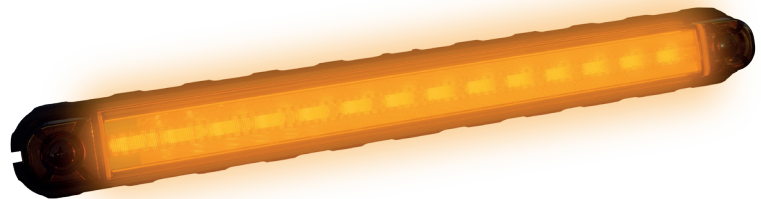

FT-092 LED

CLEARANCE lamp

LAMP FUNCTIONS:

Depending on the light color:

- front clearance light
- rear clearance light
- side clearance light

• Vertical / horizontal approval

Power consumption:

12V/24V = 0,09A/0,09A

Power consumption / Rated power:

12V/24V = 1,1W/2,2W

FT-092 B LED	Clearance Lamp LED 12-36V, white, cable 0,15m.
FT-092 Z LED	Clearance Lamp LED 12-36V, yellow, cable 0,15m.
FT-092 C LED	Clearance Lamp LED 12-36V, red, cable 0,15m.