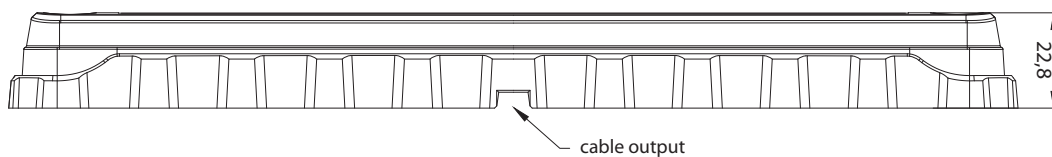

FT-092 LED

CLEARANCE lamp

LAMP FUNCTIONS:

Depending on the light color:

- front clearance light
- rear clearance light
- side clearance light

• Vertical / horizontal approval

Power consumption:

12V/24V = 0,09A/0,09A

Power consumption / Rated power:

12V/24V = 1,1W/2,2W

FT-092 B LED	Clearance Lamp LED 12-36V, white, cable 0,15m.
FT-092 Z LED	Clearance Lamp LED 12-36V, yellow, cable 0,15m.
FT-092 C LED	Clearance Lamp LED 12-36V, red, cable 0,15m.