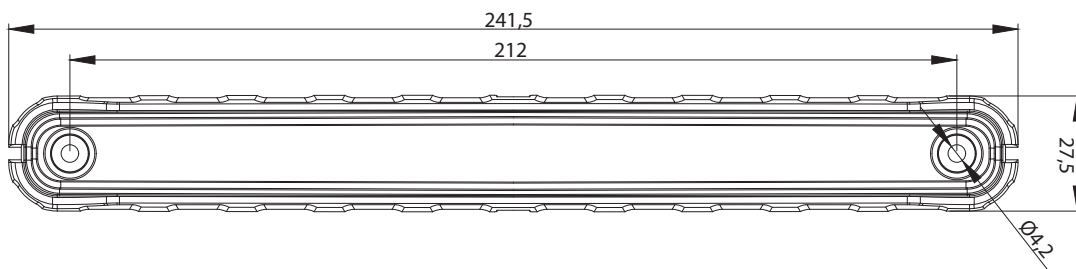

FT-092 LED

CLEARANCE lamp

LAMP FUNCTIONS:

Depending on the light color:

- front clearance light
- rear clearance light
- side clearance light

• Vertical / horizontal approval

Power consumption:

12V/24V = 0,09A/0,09A

Power consumption / Rated power:

12V/24V = 1,1W/2,2W

FT-092 B LED	Clearance Lamp LED 12-36V, white, cable 0,15m.
FT-092 Z LED	Clearance Lamp LED 12-36V, yellow, cable 0,15m.
FT-092 C LED	Clearance Lamp LED 12-36V, red, cable 0,15m.