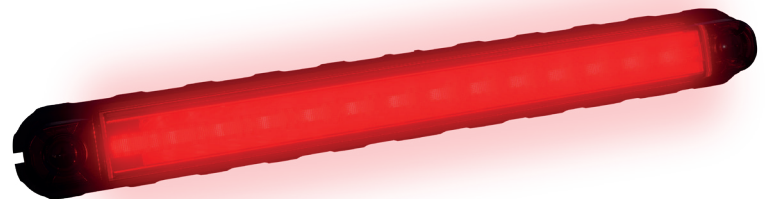

FT-092 LED

CLEARANCE lamp

LAMP FUNCTIONS:

Depending on the light color:

- front clearance light
- rear clearance light
- side clearance light

• Vertical / horizontal approval

Power consumption:

12V/24V = 0,09A/0,09A

Power consumption / Rated power:

12V/24V = 1,1W/2,2W

FT-092 B LED	Clearance Lamp LED 12-36V, white, cable 0,15m.
FT-092 Z LED	Clearance Lamp LED 12-36V, yellow, cable 0,15m.
FT-092 C LED	Clearance Lamp LED 12-36V, red, cable 0,15m.