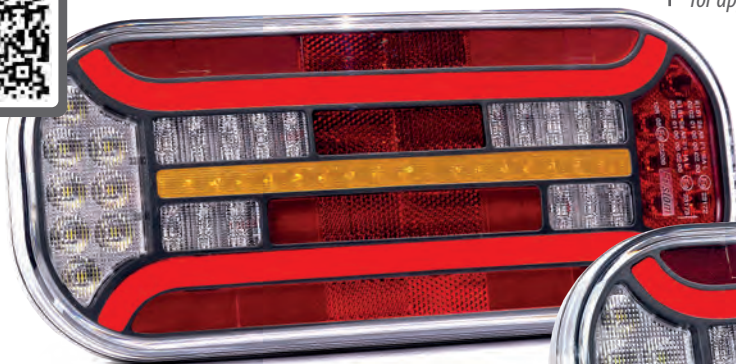

FT-600 LED
(version for vehicle)

INTELLIGENT STOP LIGHT

As a new trend on the market the lamp uses intelligent STOP light technology. When the fog light is on, the STOP function beams partly to meet requirements for approval.

dynamic indicator

FT-610 LED with reflective triangle
(version for trailer)

7-funkcyjna lampa typu LED – niski pobór prądu
Zabezpieczenie elektryczne przed odwrotną polaryzacją

lamps **FUNCTIONS:**

- rear running light
- number plate light
- STOP light
- indicator
- reversing light
- fog light
- reflector