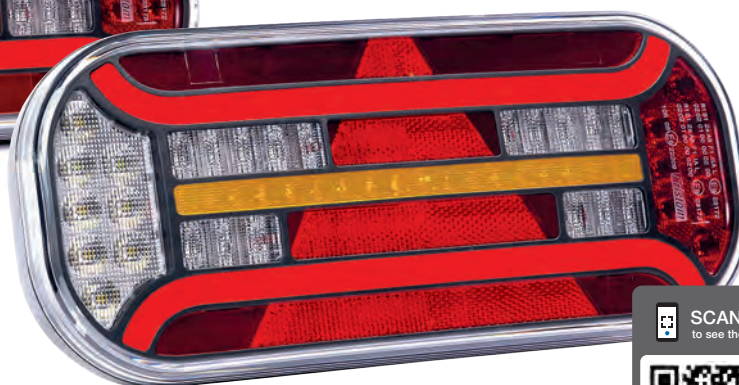

FT-600 LED
(version for vehicle)

INTELLIGENT STOP LIGHT

As a new trend on the market the lamp uses intelligent STOP light technology. When the fog light is on, the STOP function beams partly to meet requirements for approval.

dynamic indicator

FT-610 LED with reflective triangle
(version for trailer)

7-funkcyjna lampa typu LED – niski pobór prądu
Zabezpieczenie elektryczne przed odwrotną polaryzacją

lamps **FUNCTIONS:**

- rear running light
- number plate light
- STOP light
- indicator
- reversing light
- fog light
- reflector

Power consumption:

- rear running light + number plate light: **12V/24V = 0,2A/0,2A**
- STOP light: **12V/24V = 0,3A/0,3A**
- indicator: **12V/24V = 0,85A/0,85A**
- reversing light: **12V/24V = 0,2A/0,25A**
- fog light: **12V/24V = 0,15A/0,15A**